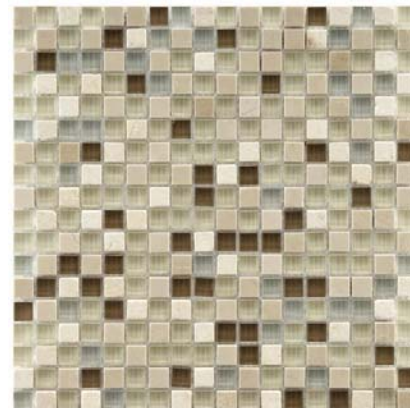

Item 750

Item 751

Item 752

Item 753

Item 772

Item 773

Item 1046

Item 1048

Item 1064

Item 1065

Item 1072

Item 1076

Item 1078

Item 1088

- **Casablanca**

- The blending of Stone and Glass gives interior walls and floors varied textures and a color palette which can not be achieved using other treatments. Our mixed Tile blends combines with frosted and gloss features as well as multi-sized modules.