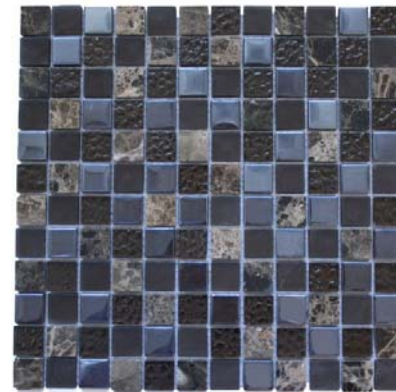

- **Casablanca**

- The blending of Stone and Glass gives interior walls and floors varied textures and a color palette which can not be achieved using other treatments. Our mixed Tile blends combines with frosted and gloss features as well as multi-sized modules.