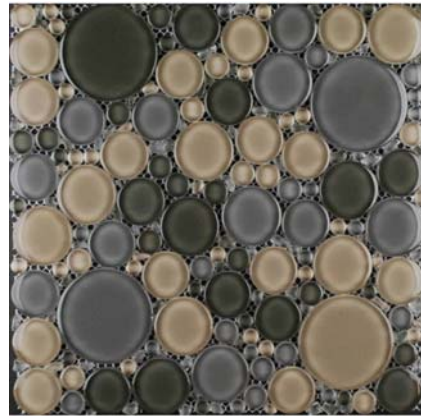

Item 1064

Item 1065

Item 1072

Item 1076

Item 1078

Item 1088

- **Casablanca**

- The blending of Stone and Glass gives interior walls and floors varied textures and a color palette which can not be achieved using other treatments. Our mixed Tile blends combines with frosted and gloss features as well as multi-sized modules.

Item 1137

Item 1134

Item 1129

Interior Design

Bubble

Multi Format

Item 1138

Item Sahara

Item 673

Item 653

Item 656

Item 659

Item 601

Item 602

Item 603

Athena