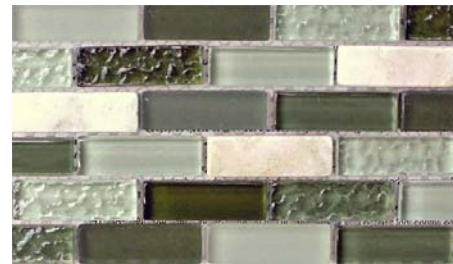

Item 750

Item 751

Item 752

Item 753

Item 772

Item 773

Item 1046

Item 1048

Item 1064

Item 1065

Item 1072

Item 1076

Item 1078

Item 1088

- **Casablanca**

- The blending of Stone and Glass gives interior walls and floors varied textures and a color palette which can not be achieved using other treatments. Our mixed Tile blends combines with frosted and gloss features as well as multi-sized modules.