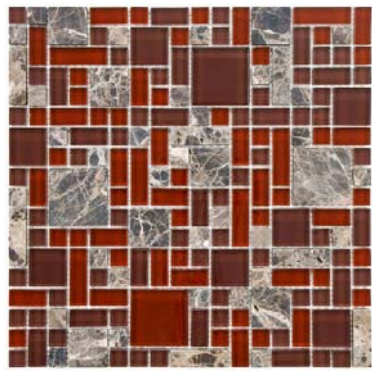

*Item 1002*

*Item 1025*

*Item 1057*

*Item 1105*

*Item 1107*

*Item 1108*

*Item 1109*

*Item 1115*

- **Aurora** 15x15mm

The blending of Stone and Glass gives interior walls and floors varied textures and a color pallet which can not be achieved using other treatments. Our mixed Tile blends combines with frosted and gloss features as well as multi-sized modules.