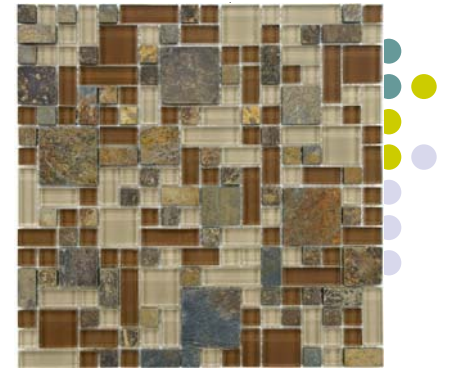

*Item 1002*

*Item 1025*

*Item 1057*

*Item 1105*

*Item 1107*

*Item 1108*

*Item 1109*

*Item 1115*

- **Aurora** 15x15mm

The blending of Stone and Glass gives interior walls and floors varied textures and a color pallet which can not be achieved using other treatments. Our mixed Tile blends combines with frosted and gloss features as well as multi-sized modules.