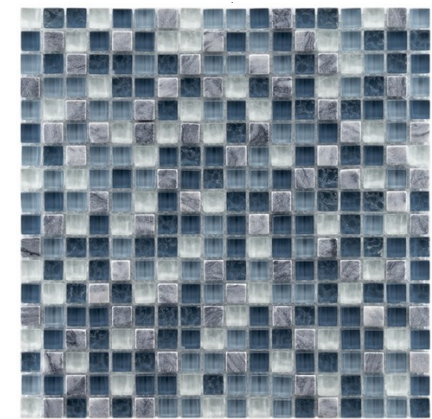

*Item 1002*

*Item 1025*

*Item 1057*

*Item 1105*

*Item 1107*

*Item 1108*

*Item 1109*

*Item 1115*

*Item 1124*

*Item 1128*

*Item 1020*

*Item 1127*

*Item 714*

*Item 715*

*Item 1006*

*Item 1015*

- **Aurora** 15x15mm

The blending of Stone and Glass gives interior walls and floors varied textures and a color pallet which can not be achieved using other treatments. Our mixed Tile blends combines with frosted and gloss features as well as multi-sized modules.