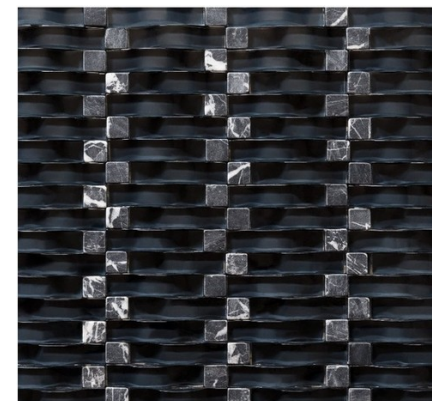

- The blending of Stone and Glass gives interior walls and floors varied textures and a color pallet which can not be achieved using other treatments. Our mixed Tile blends combines with frosted and gloss features as well as multi-sized modules.

Item 1023

Item 1038

Item 1105

Item 1085

Item 1071

*Item 1104*

*Item 1122*

*Item 1061*